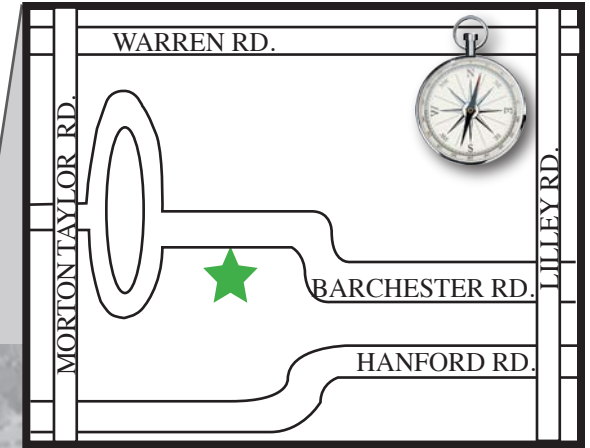

Barchester Park

Home of the

CELTIC

LEGEND

 11v11 (U13+)

Barchester Park
Located off Barchester Road
between Warren and Hanford.
GPS/Mapquest:
43064 Barchester Rd.
Canton, MI 48187

42°19'56.89 N
83°27'55.33 W