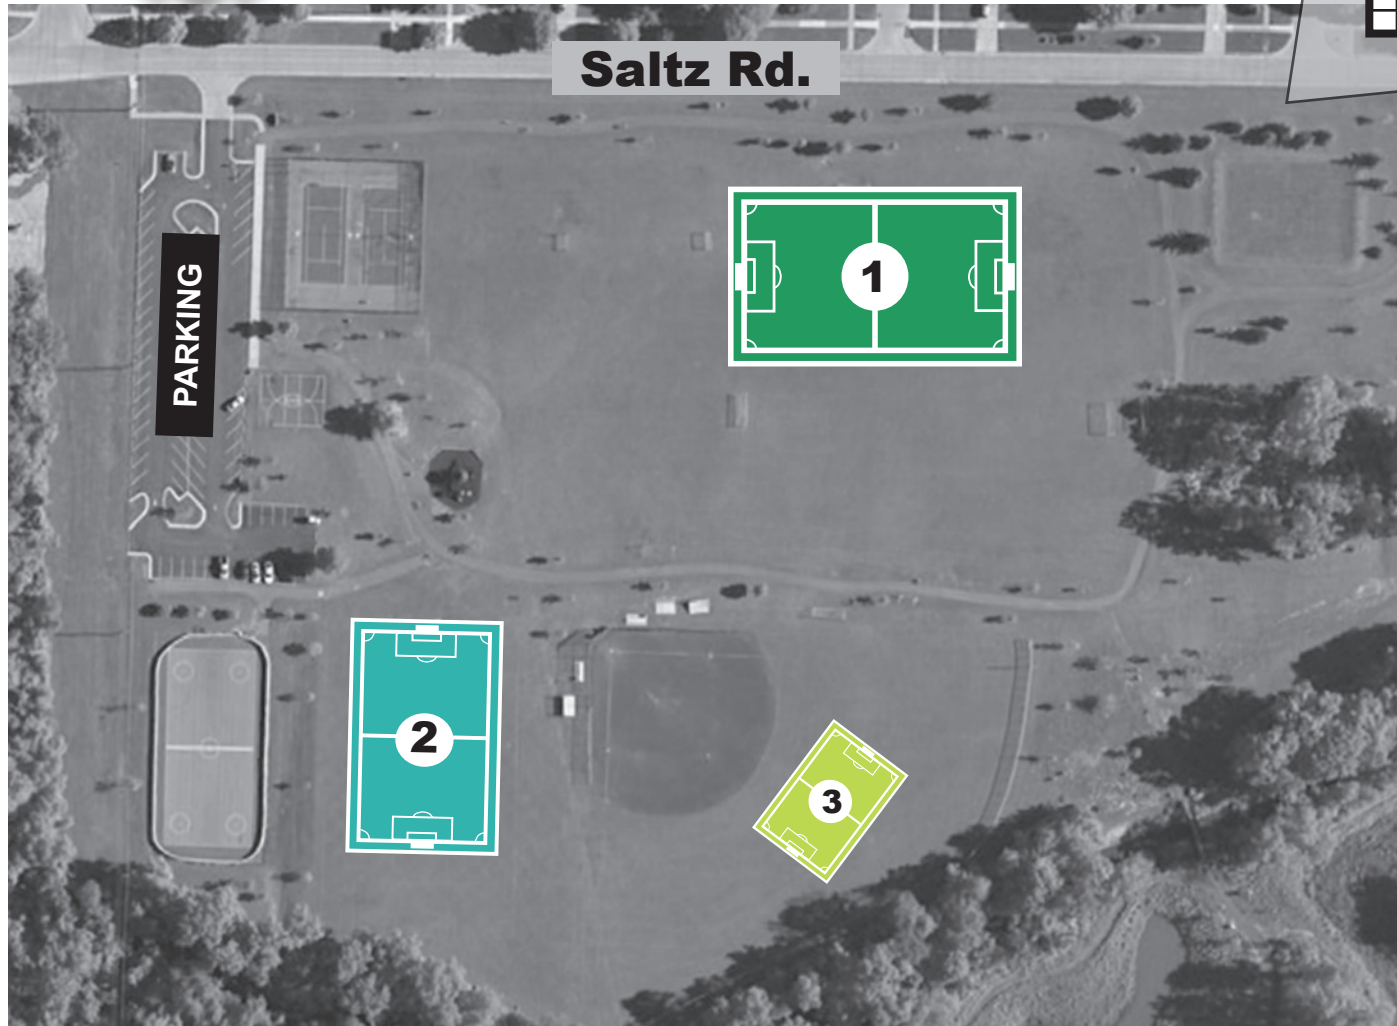

Flodin Park

Home of the

CELTIC

Flodin Park

Located off Saltz Road
between Lilley and Sheldon

GPS/Mapquest:
43399 Saltz Road
Canton, MI 48187

42°18'54.02 N
83°28'03.04 W

LEGEND	
	6v6 (U8-U10)
	8v8 (U11/U12)
	11v11 (U13+)