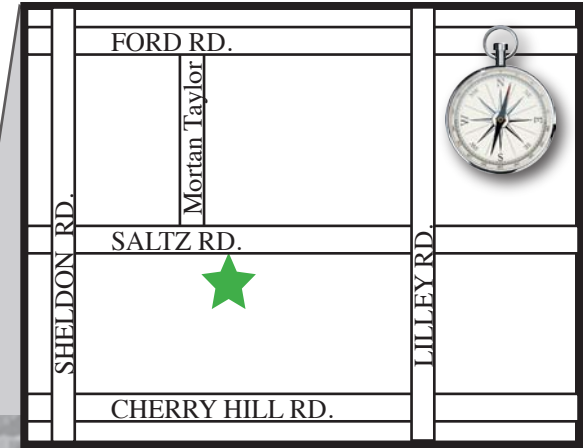

Flodin Park

Home of the

CELTIC

Flodin Park

Located off Saltz Road
between Lilley and Sheldon

GPS/Mapquest:
43399 Saltz Road
Canton, MI 48187

42°18'54.02 N
83°28'03.04 W

LEGEND	
	6v6 (U8-U10)
	8v8 (U11/U12)
	11v11 (U13+)