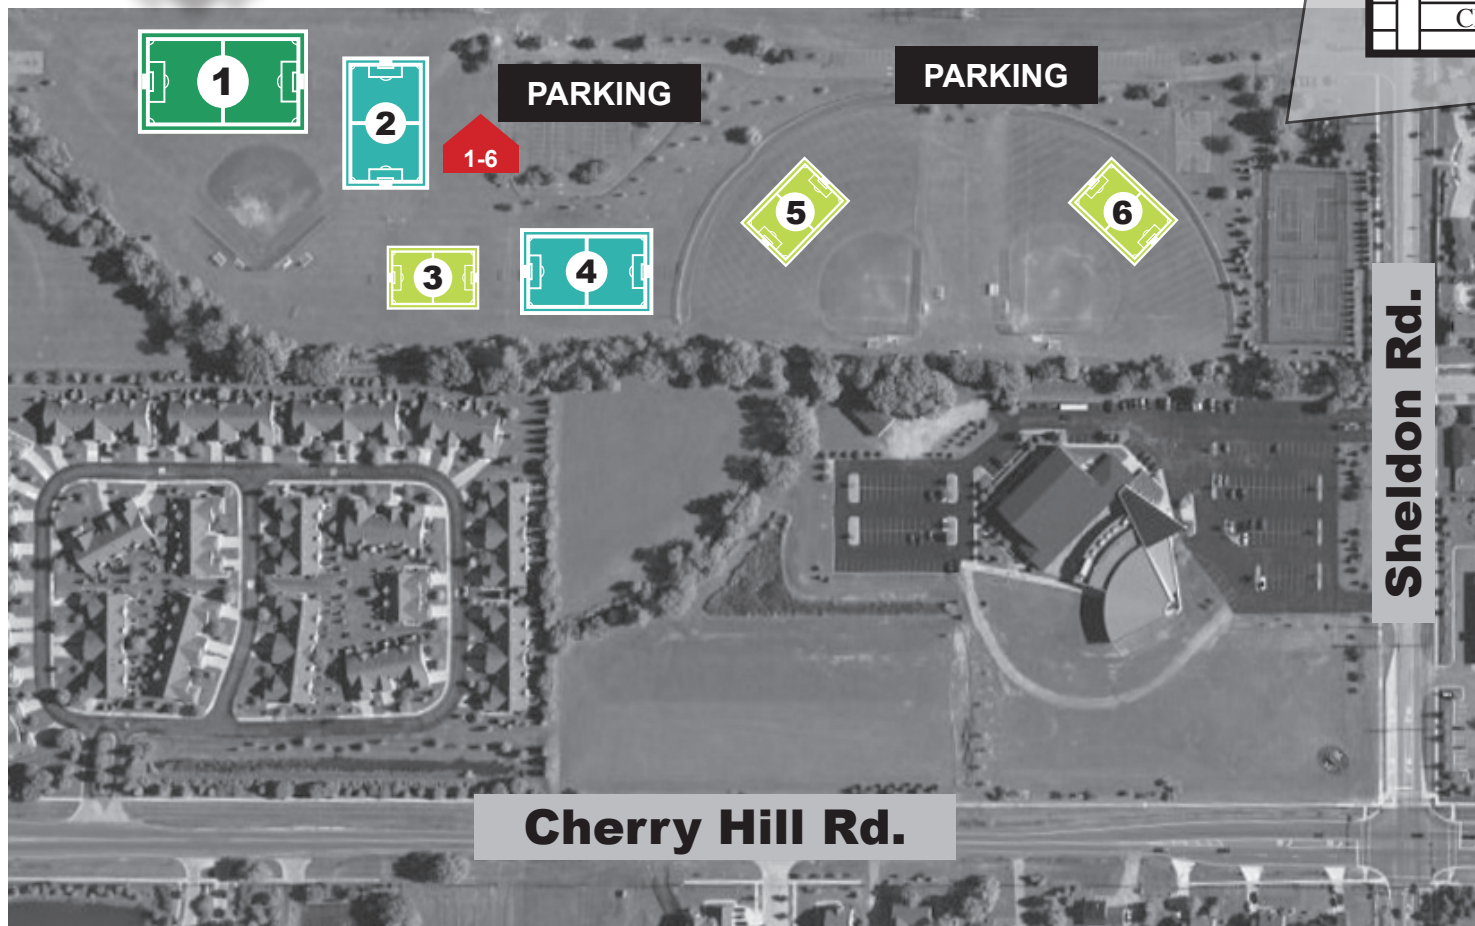

Griffin Park

Home of the

CELTIC

Sheldon Rd.

Cherry Hill Rd.

Griffin Park
 Located off Sheldon Road
 between Ford and Cherry Hill.

GPS/Mapquest:
 500 N. Sheldon
 Canton, MI 48187

42°18'38.37 N
 83°28'39.98 W

LEGEND	
	6v6 (U9/U10)
	8v8 (U11/U12)
	11v11 (U13+)
	CHECK-IN TENT

cantoncup.net