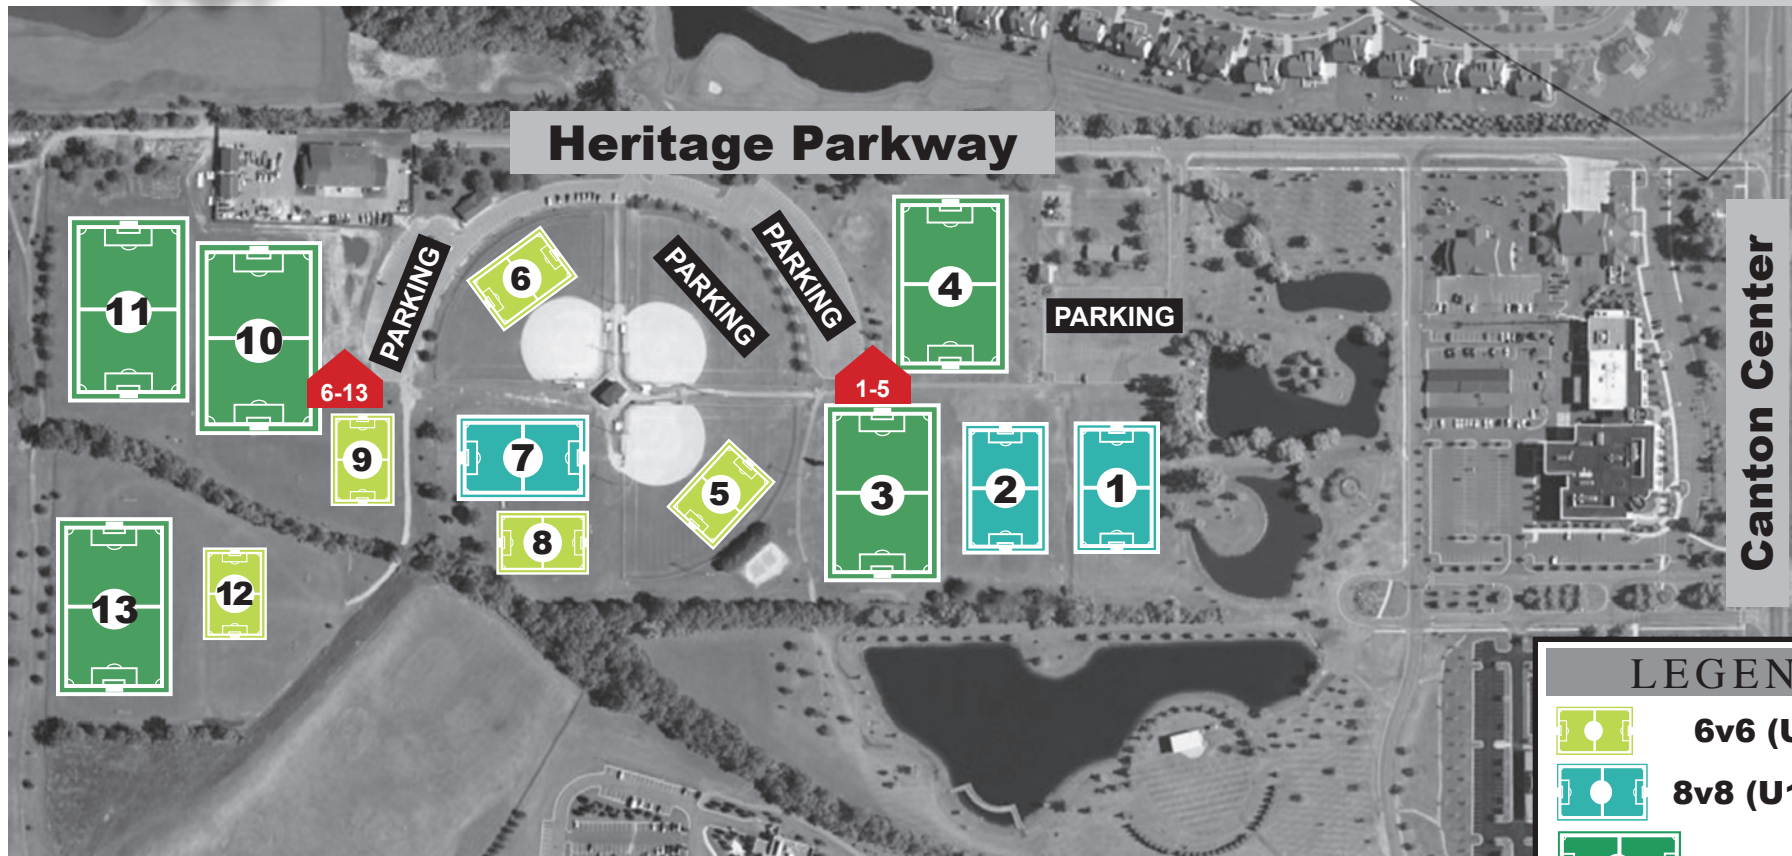

# Heritage Park

Home of the

# CELTIC

LEGEND	
	6v6 (U9/U10)
	8v8 (U11/U12)
	11v11 (U13+)
	CHECK-IN TENT

**Heritage Park** is located off Canton Center Road between Cherry Hill and Palmer roads.  
 GPS/Mapquest: 1010 S. Canton Center Road • Canton, MI 48188  
 42°18'00.10 N - 83°29'27.59 W