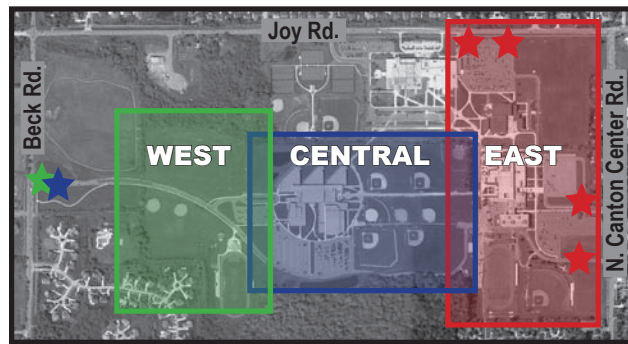

PCEP (High Schools)

EAST (Fields 1-10) • Enter from Joy or Canton Center
CENTRAL (Fields 11-15) • Enter from Beck
WEST (Fields 16-21) • Enter from Beck

PCEP HIGH SCHOOLS
 is located at Joy Rd and
 N. Canton Center Rd.

GPS/Mapquest:
 8415 N. Canton Center Rd
 Canton, MI 48187

Home of the

LEGEND	
	6v6 (U9/U10)
	8v8 (U11/U12)
	11v11 (U13+)
	CHECK-IN TENT

cantoncup.net