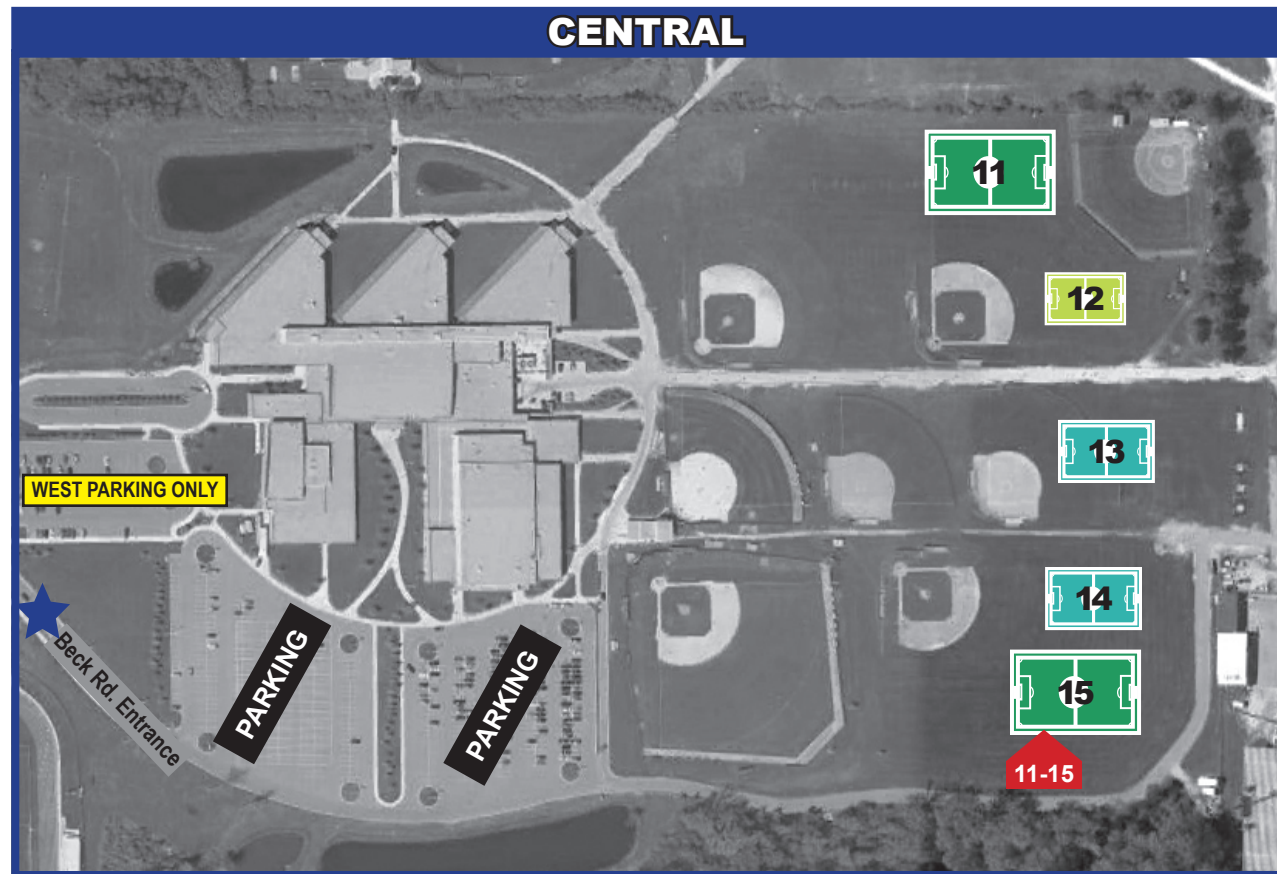

PCEP (High Schools)

EAST (Fields 1-10) • Enter from Joy or Canton Center
CENTRAL (Fields 11-15) • Enter from Beck
WEST (Fields 16-21) • Enter from Beck

PCEP HIGH SCHOOLS
 is located at Joy Rd and
 N. Canton Center Rd.

GPS/Mapquest:
 8415 N. Canton Center Rd
 Canton, MI 48187

Home of the

LEGEND	
	6v6 (U9/U10)
	8v8 (U11/U12)
	11v11 (U13+)
	CHECK-IN TENT

cantoncup.net