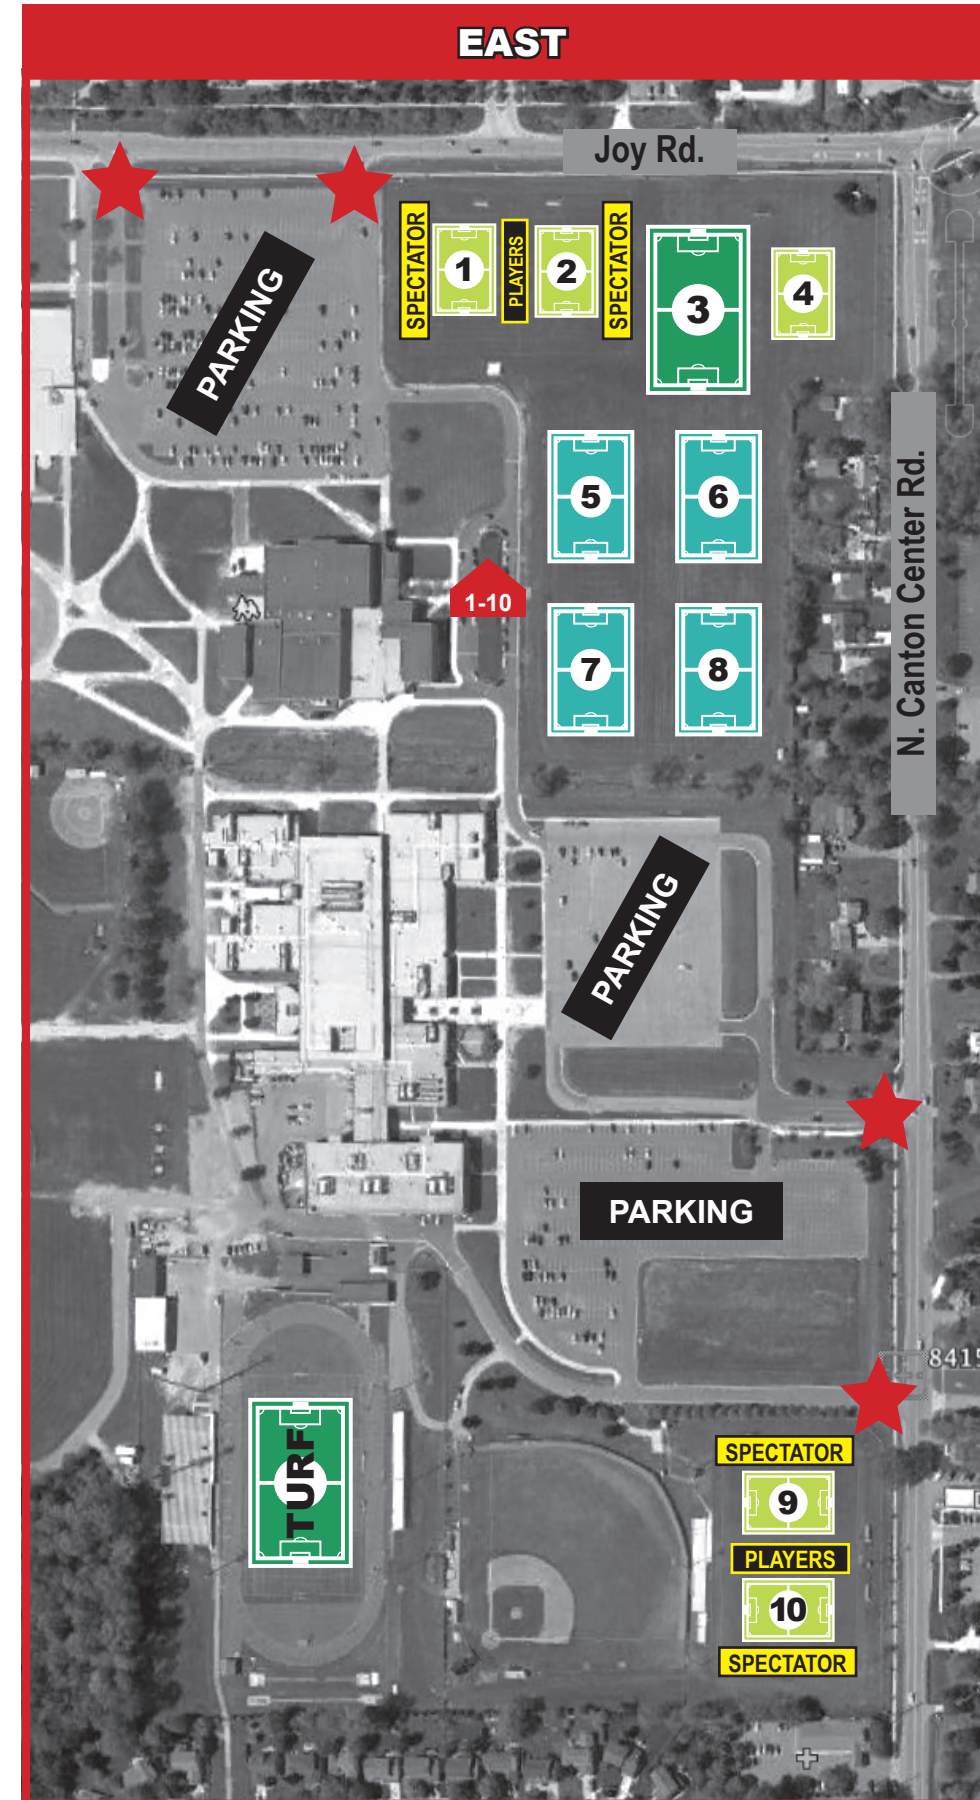

PCEP (High Schools)

EAST (Fields 1-10) • Enter from Joy or Canton Center
CENTRAL (Fields 11-15) • Enter from Beck
WEST (Fields 16-21) • Enter from Beck

PCEP HIGH SCHOOLS
 is located at Joy Rd and
 N. Canton Center Rd.

GPS/Mapquest:
 8415 N. Canton Center Rd
 Canton, MI 48187

Home of the

LEGEND	
	6v6 (U9/U10)
	8v8 (U11/U12)
	11v11 (U13+)
	CHECK-IN TENT

cantoncup.net