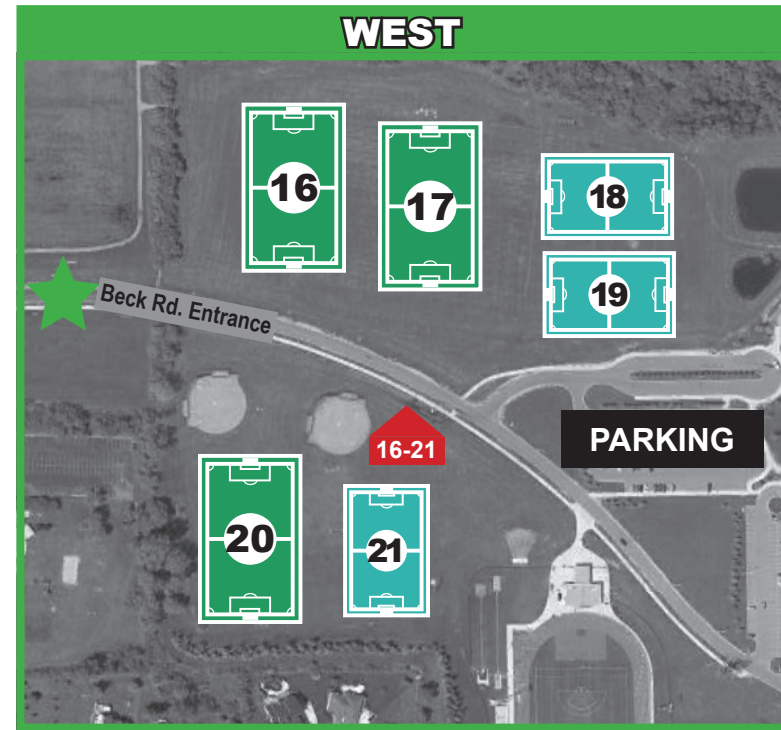

PCEP (High Schools)

EAST (Fields 1-10) • Enter from Joy or Canton Center
CENTRAL (Fields 11-15) • Enter from Beck
WEST (Fields 16-21) • Enter from Beck

PCEP HIGH SCHOOLS
 is located at Joy Rd and
 N. Canton Center Rd.

GPS/Mapquest:
 8415 N. Canton Center Rd
 Canton, MI 48187

Home of the

LEGEND	
	6v6 (U9/U10)
	8v8 (U11/U12)
	11v11 (U13+)
	CHECK-IN TENT

cantoncup.net